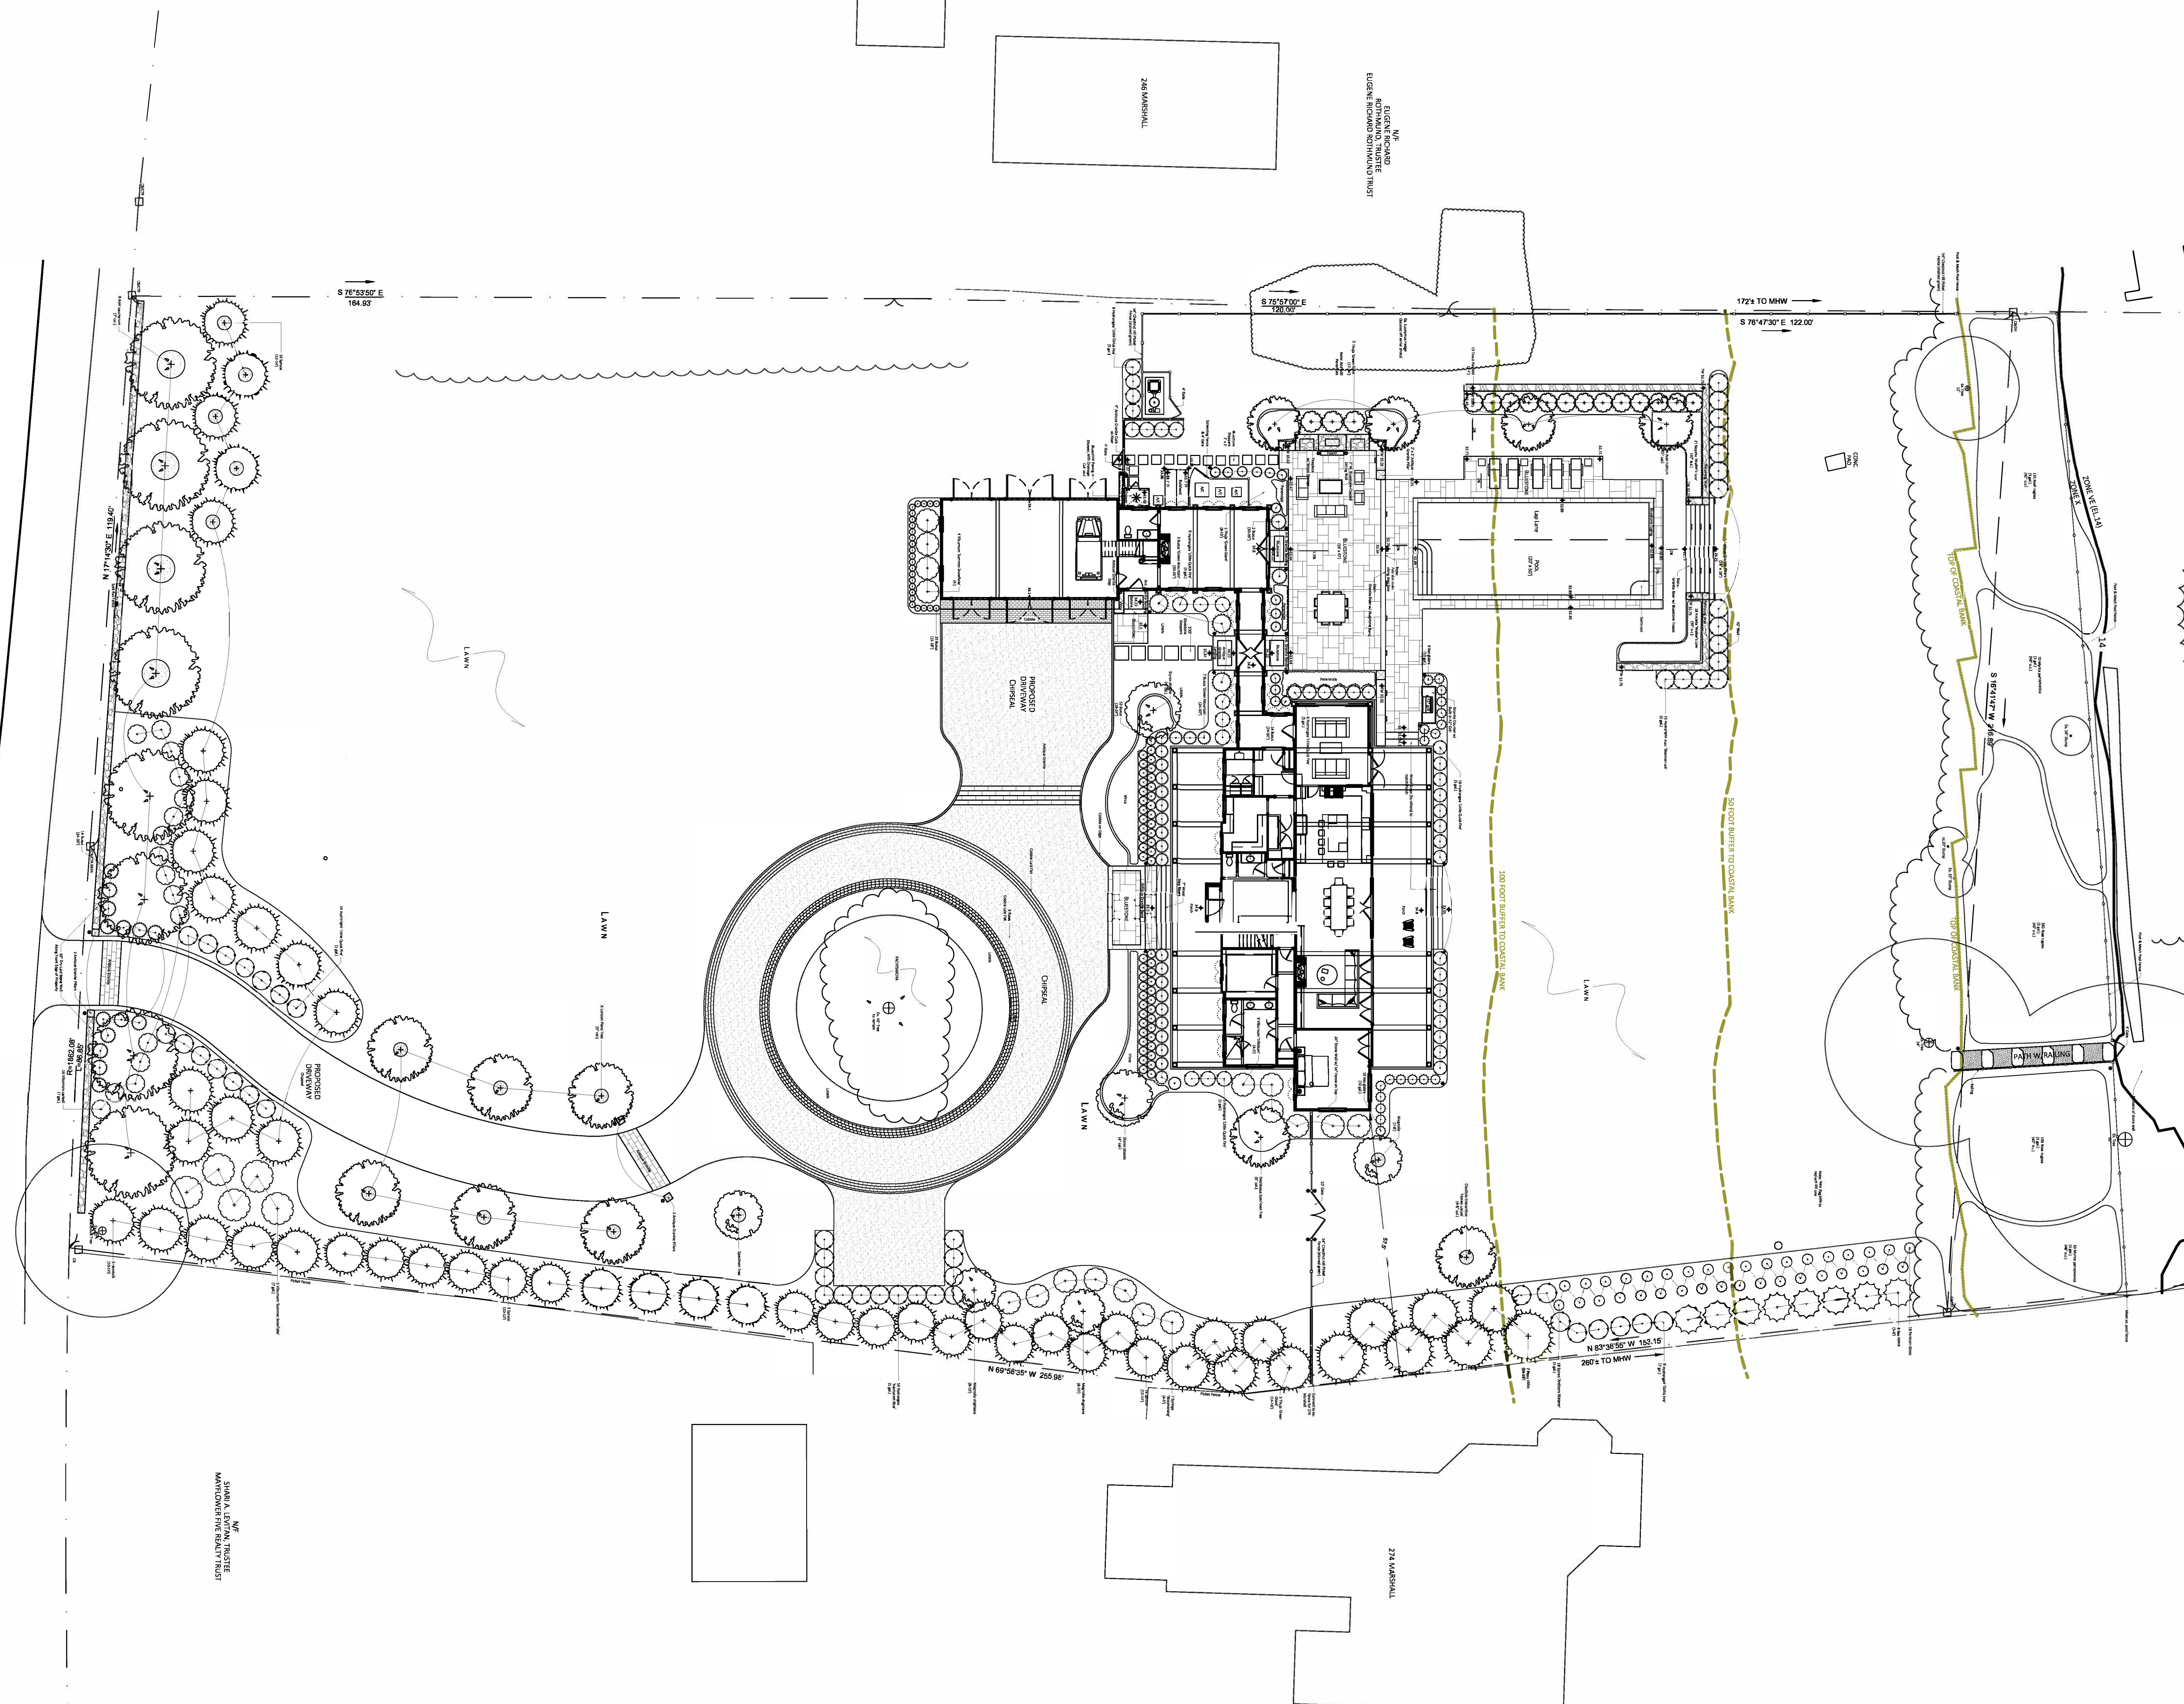

MARSHALL STREET

NE
SHARLA A. LESTER, TRUSTEE
MANAGEMENT FIVE REALTY TRUST

NE
ELIZABETH REICHERD,
ROTHMANO, TRUSTEE
ELIZABETH REICHERD ROTHMANO TRUST

227A MARSHALL

226 MARSHALL

REVISIONS

1	
2	
3	
4	
5	
6	
7	

SCALE: 1"=16'-0" DATE: 05.22.2019

SHEET TITLE
SITE PLAN

SHEET NUMBER
L-SITE