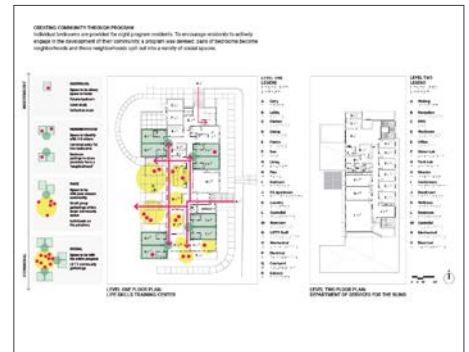

Submission: Page 6

Diagrams and Floor Plans

Mahlum Architects, Erica Hildebrand, (206) 816-1108, ehildebrand@mahlum.com

Text

Mahlum Architects, Erica Hildebrand, (206) 816-1108, ehildebrand@mahlum.com