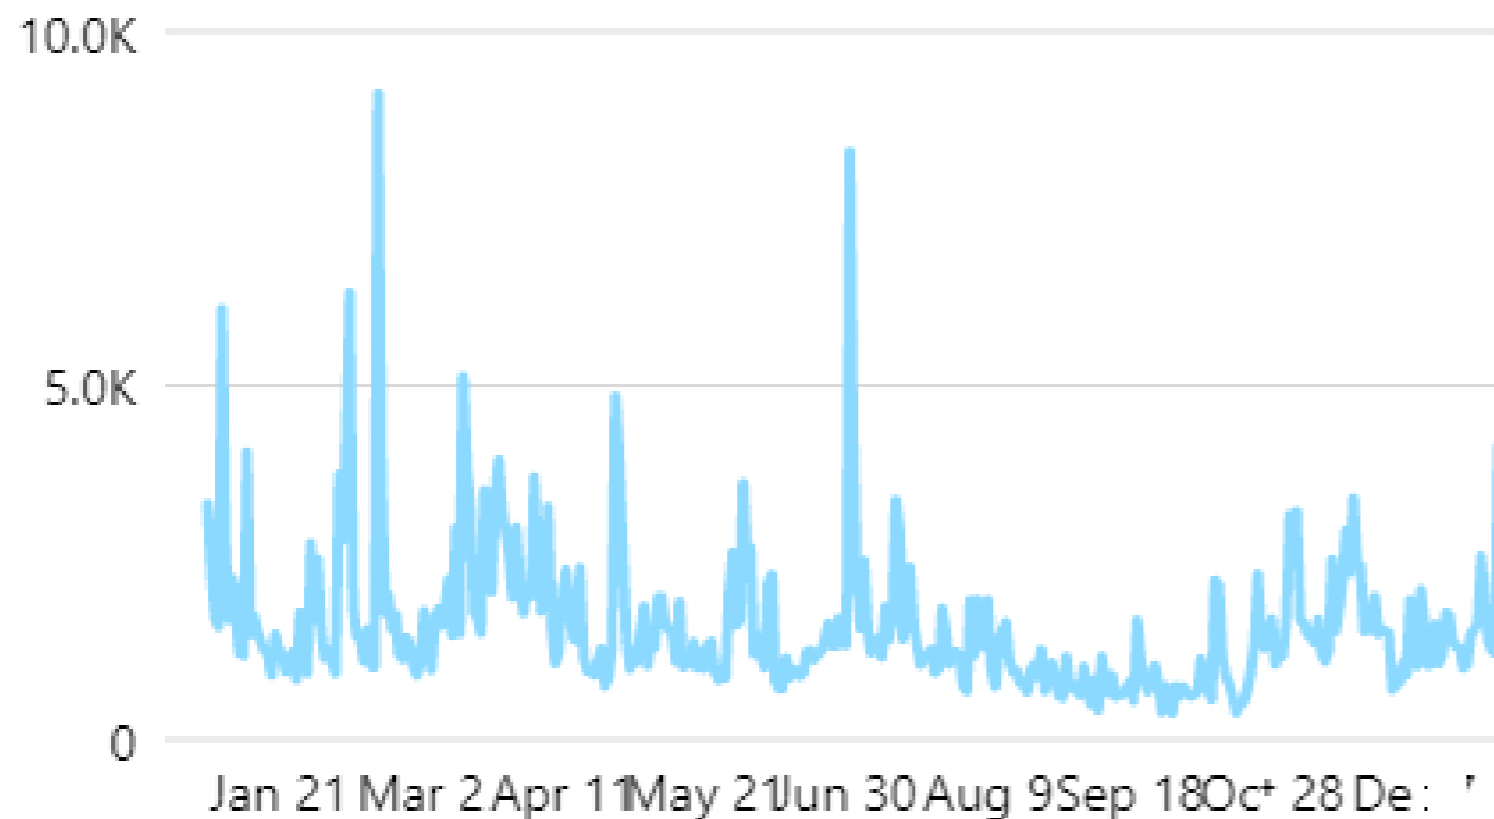

Reach

Facebook Page reach ⓘ

92,127 ↑ 398.9%

Instagram reach ⓘ

3,854 ↑ 50%