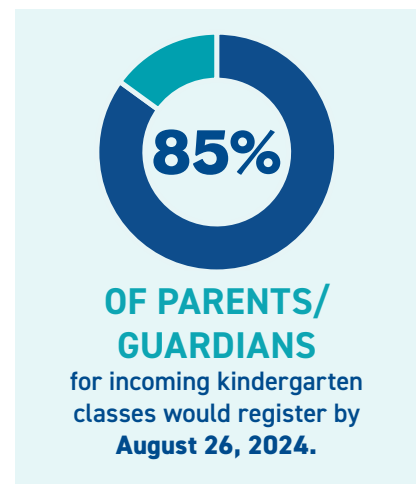

PLANNING

A successful campaign in 2023 brought students in earlier, but overall enrollment was still down. Building on the success of the previous year, we decided to open the application window much earlier – January 31, 2024, to coincide with the start of the Choice schools application period. To increase consistency among our more than 60 elementary schools, we instituted a districtwide Kindergarten Kickoff on April 10, 2024, shortly after spring break, and asked every elementary school to host an event on that date. The event had to be at night to allow working families to participate. We also developed a \$40,000 budget using ESSER and marketing dollars to pay for take-home swag for every incoming kindergarten student who attended an event, as well as paid advertising.

Goals

- To welcome kindergarten families to Guilford County Schools and give them a positive first impression of our district
- To ensure that families register their children for kindergarten well in advance of the first day of school
- To help families understand the importance of kindergarten in a child's overall academic progress

Objectives

- 85 percent of incoming kindergarten parents will register their child for school by August 26, 2024.

Key Messages

- Guilford County Schools offers a caring, inclusive environment in which students will learn, grow and thrive.
- Kindergarten is a crucial time in a child's life. We need your child in school, every day.
- It's important to register early so that schools are ready to welcome your child on the very first day.